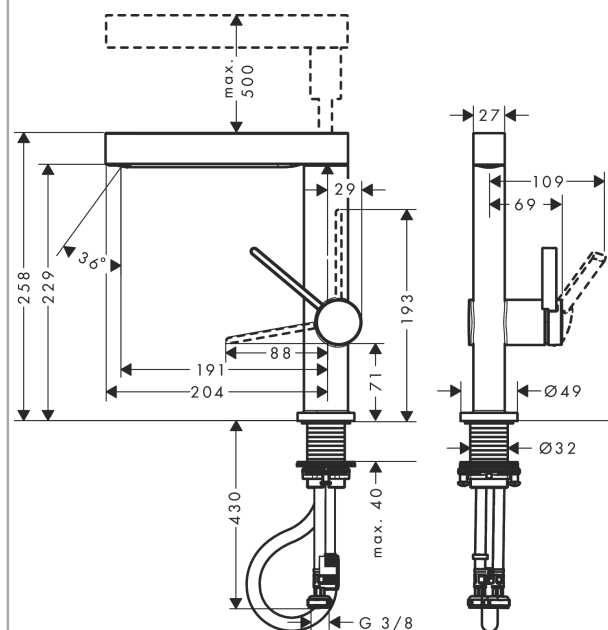

Finoris

Single lever basin mixer 230 with pull-out spray, 2jet and push-open waste set

Surfaces: **Matt Black** Article Number: **76063670**

Description

product features

- consists of: single lever basin mixer, waste set
- ComfortZone 230
- projection 191 mm
- spray type: laminar spray, PowderRain
- spray returns through pressing spray diverter and spray returns automatically through handle closing
- extension length: 50 cm
- spray disc surface: graphite
- maximum flow rate at 3 bar: 5 l/min
- ceramic cartridge
- temperature limitation adjustable
- push-open waste set G 1¼
- material waste set: metal
- connection type: G ¾ connections
- connection dimension: DN15
- non-return valve

Technology

Design awards

reddot winner 2021

Product image

Scale drawing

Finoris

Single lever basin mixer 230 with pull-out spray, 2jet and push-open waste set

Surfaces: **Matt Black** Article Number: **76063670**

Surfaces: **Matt Black** Article Number: **76063670**

Spare part list

Year of production: >06/21

Pos.	Description	Article Number	Price	PU
1	handspray	94294670	-	1
2	non return valve	95376000	-	1
3	aerator laminar	94295000	-	1
4	special tool	98987000	-	1
5	filter	92672000	-	1
6	nut	92755000	-	1
7	handle	94292670	-	1
8	hollow set screw M5x5	98446000	-	1
9	screw cover	93735610	-	1
10	flange	93737670	-	1
11	nut	92926000	-	1
12	O-ring 30x1,5	98433000	-	1
13	O-ring 29x2	98391000	-	1
14	O-ring 25x1,5	98146000	-	1
15	cartridge, assy	93760000	-	1
16	seal	93383000	-	1
17	flat seal	98749000	-	1
18	fixing set (Ø 32)	13961000	-	1
19	lever collar	97548000	-	1
20	cramp	94296000	-	1
21	O-ring 10x3	98206000	-	1
22	hose 1,25 m	94293000	-	1
23	hose	93744000	-	1
24	O-ring 7x1,5	98422000	-	1
25	connection hose 450 mm M8x0,75 G3/8	97206000	-	1
26	O-ring 6,6x1,6	93019000	-	1
a	push-open waste set	50100670	-	1
b	fixation extension 35 mm	13898000	-	1