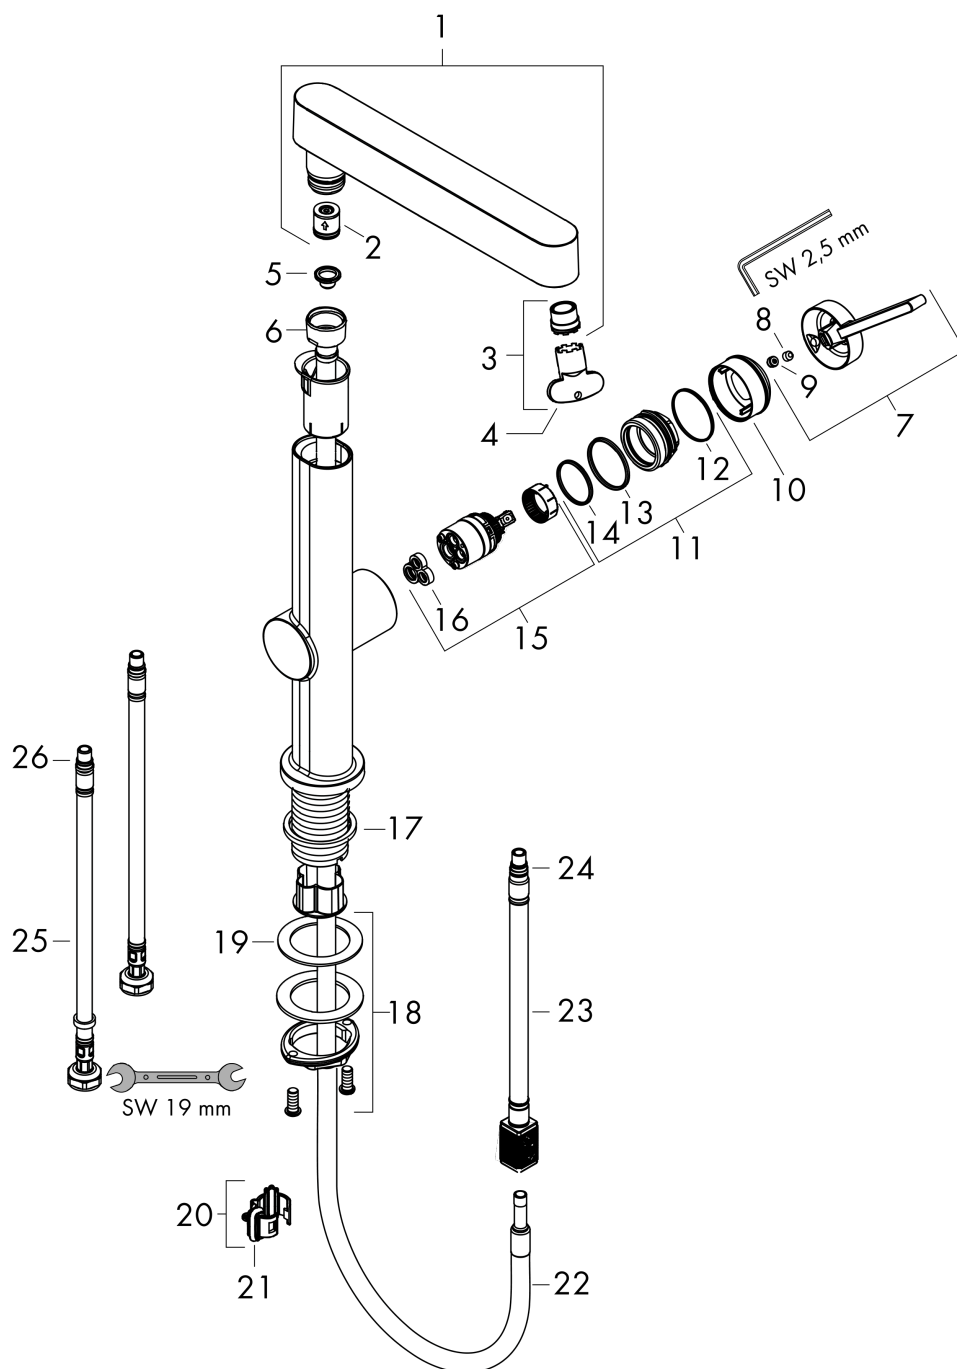

Finoris

Single lever basin mixer 230 with pull-out spray, 2jet and push-open waste set

Surfaces: **Matt Black** Article Number: **76063670**

Description

product features

- consists of: single lever basin mixer, waste set
- ComfortZone 230
- projection 191 mm
- spray type: laminar spray, PowderRain
- spray returns through pressing spray diverter and spray returns automatically through handle closing
- extension length: 50 cm
- spray disc surface: graphite
- maximum flow rate at 3 bar: 5 l/min
- ceramic cartridge
- temperature limitation adjustable
- push-open waste set G 1¼
- material waste set: metal
- connection type: G ¾ connections
- connection dimension: DN15
- non-return valve

Flowchart

Finoris
Single lever basin mixer 230 with pull-out spray, 2jet and push-open waste set
 Surfaces: **Matt Black** Article Number: **76063670**

Exploded Drawing

Year of production: >06/21

Finoris

Single lever basin mixer 230 with pull-out spray, 2jet and push-open waste set

Surfaces: **Matt Black** Article Number: **76063670**

Spare part list

Year of production: >06/21

Pos.	Description	Article Number	Price	PU
1	handspray	94294670	-	1
2	non return valve	95376000	-	1
3	aerator laminar	94295000	-	1
4	special tool	98987000	-	1
5	filter	92672000	-	1
6	nut	92755000	-	1
7	handle	94292670	-	1
8	hollow set screw M5x5	98446000	-	1
9	screw cover	93735610	-	1
10	flange	93737670	-	1
11	nut	92926000	-	1
12	O-ring 30x1,5	98433000	-	1
13	O-ring 29x2	98391000	-	1
14	O-ring 25x1,5	98146000	-	1
15	cartridge, assy	93760000	-	1
16	seal	93383000	-	1
17	flat seal	98749000	-	1
18	fixing set (Ø 32)	13961000	-	1
19	lever collar	97548000	-	1
20	cramp	94296000	-	1
21	O-ring 10x3	98206000	-	1
22	hose 1,25 m	94293000	-	1
23	hose	93744000	-	1
24	O-ring 7x1,5	98422000	-	1
25	connection hose 450 mm M8x0,75 G3/8	97206000	-	1
26	O-ring 6,6x1,6	93019000	-	1
a	push-open waste set	50100670	-	1
b	fixation extension 35 mm	13898000	-	1