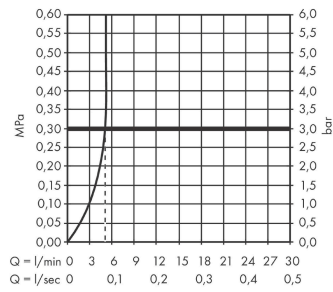

Finoris

Single lever basin mixer 230 with pull-out spray, 2jet and push-open waste set

Surfaces: **Matt Black** Article Number: **76063670**

Flowchart